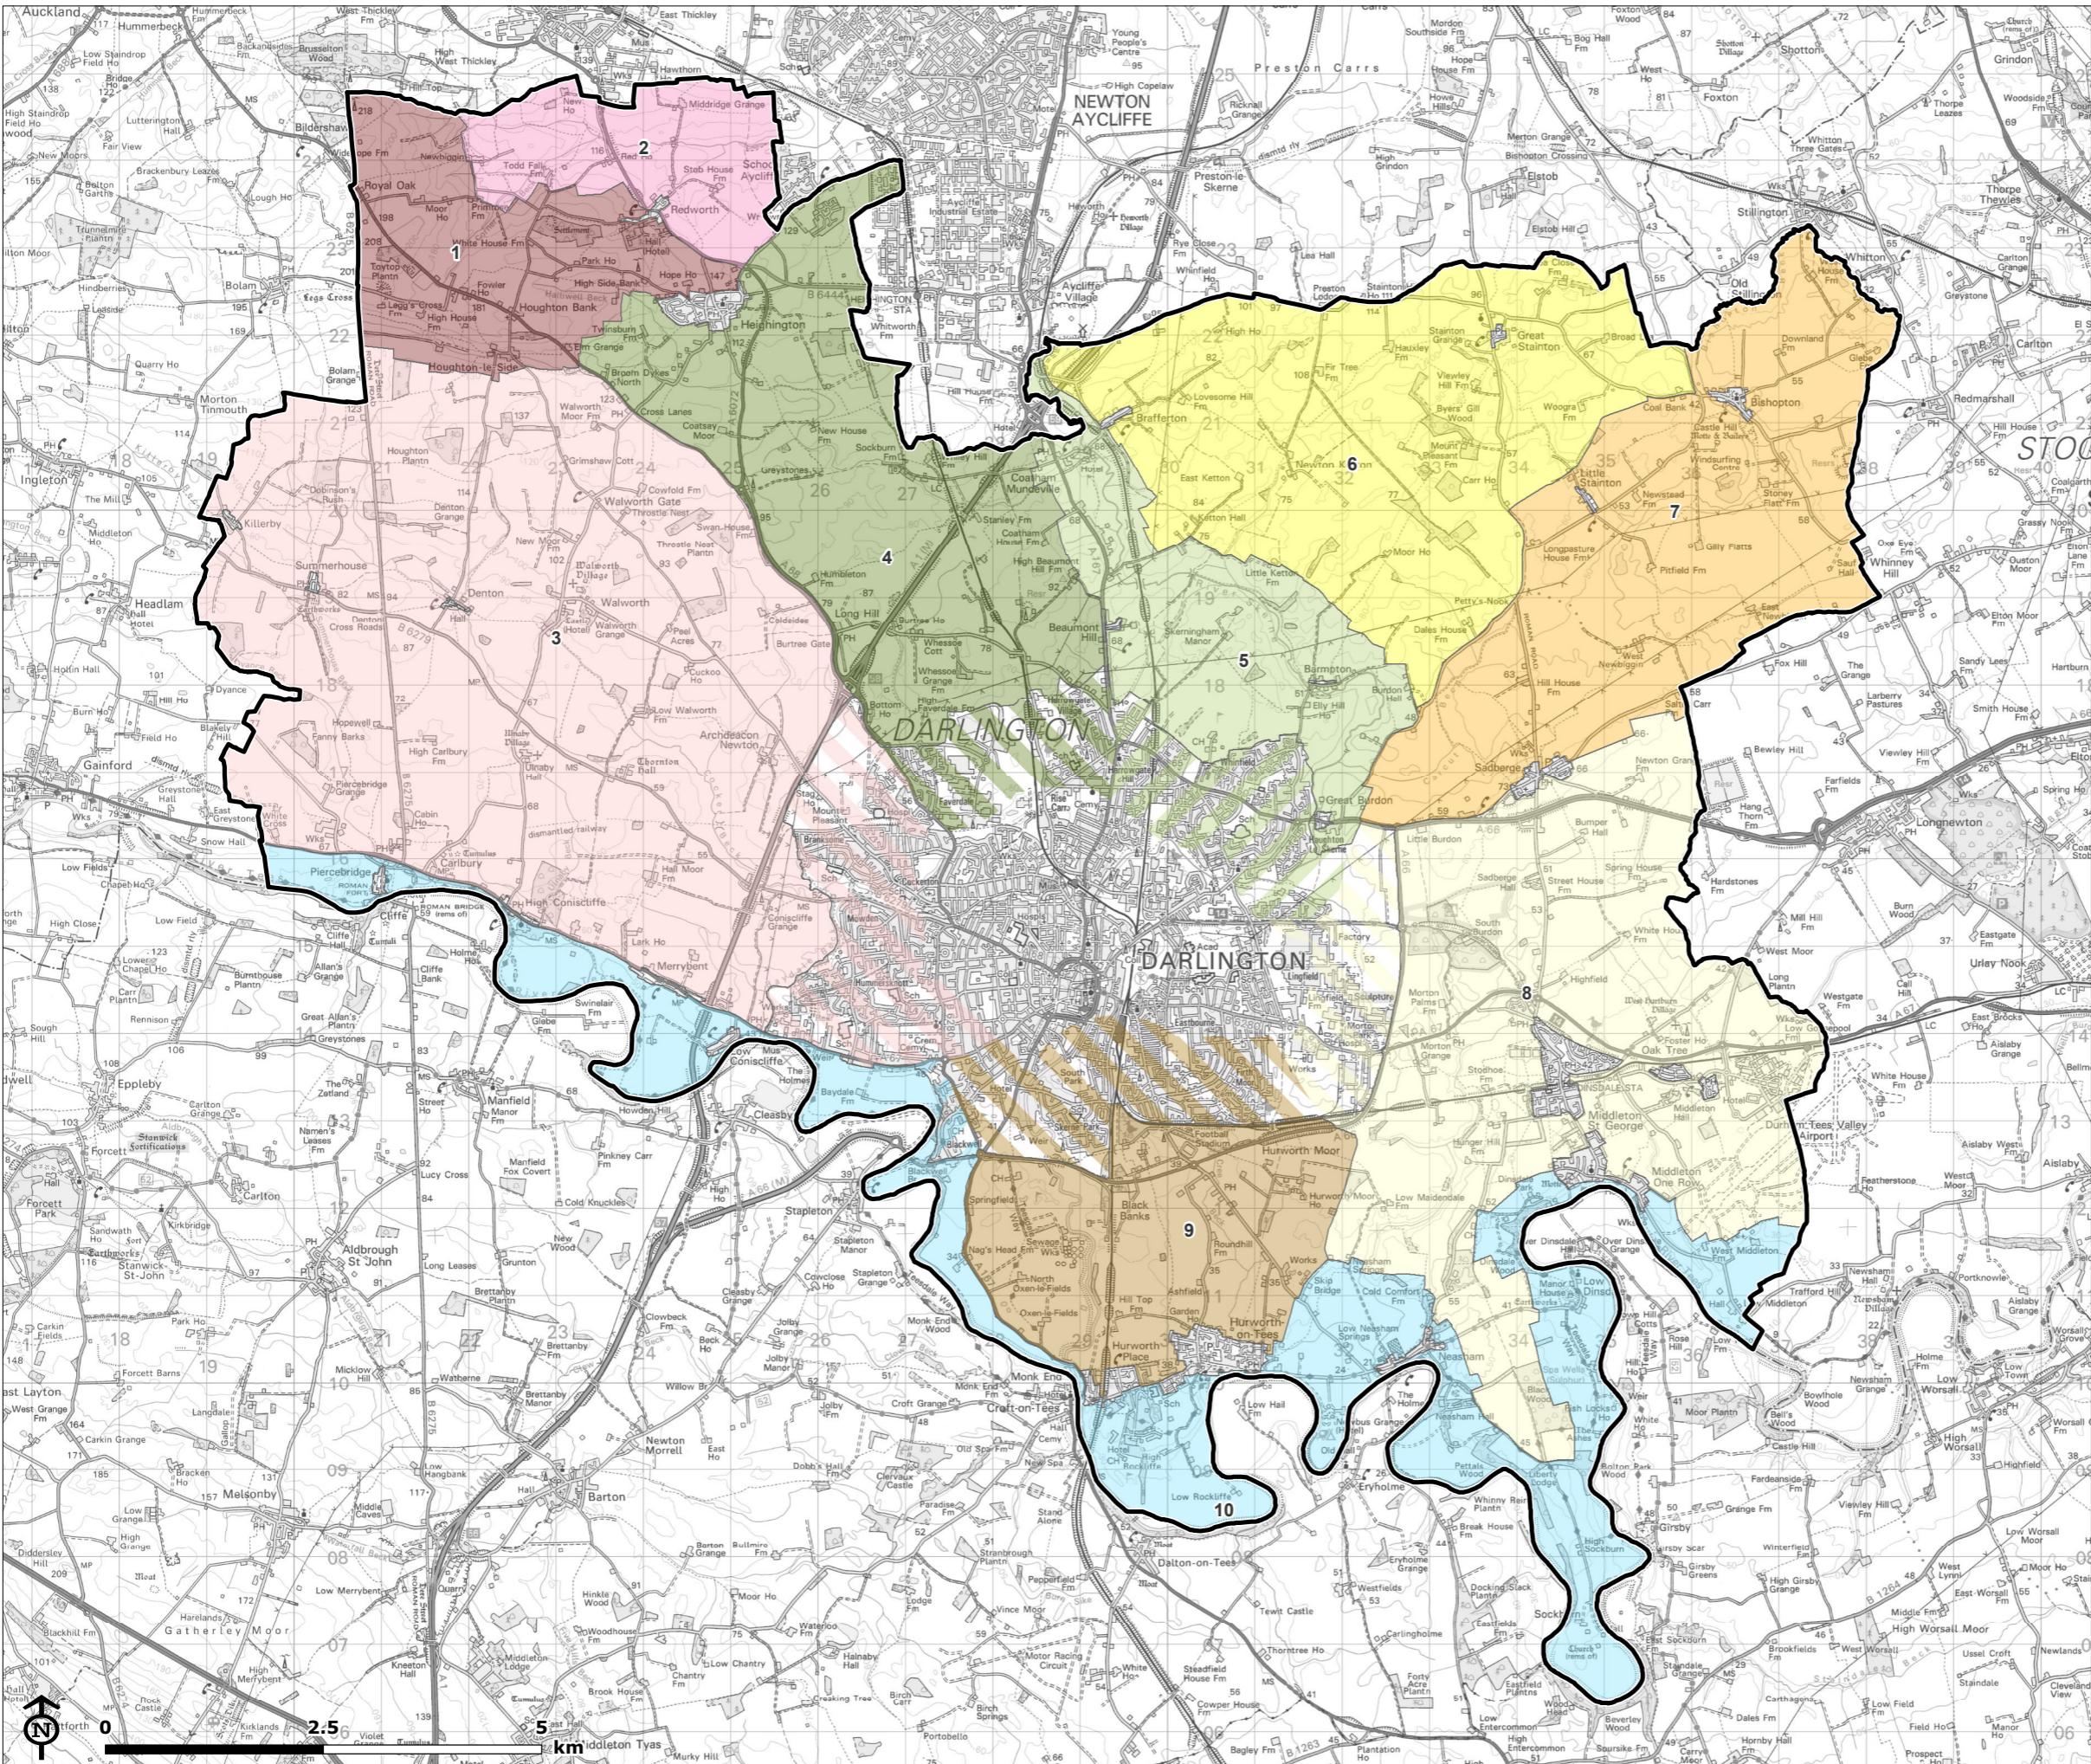

DARLINGTON LANDSCAPE CHARACTER ASSESSMENT

Figure 3.1: Landscape Character

-  Darlington Borough Council
- Landscape Character Areas**
-  1: Houghton Bank
-  2: Red House Beck
-  3: Denton and Walworth Farmland
-  4: Whessoe and Dene Beck
-  5: Upper Skerne Valley
-  6: Great Stainton Farmland
-  7: Bishopton Vale
-  8: Middleton Farmland
-  9: Lower Skerne and Hurworth Moor
-  10: Tees Valley

Map Scale @ A3: 1:75,000